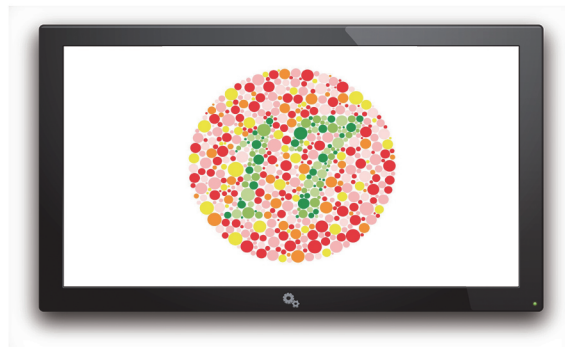

InSight

Visual Acuity System

Your complete visual acuity chart!

- Works out of the box, plug and play.
- Fully functional and multiple charts.
- RF wireless remote, fluorescent keypad.
- High definition, up to 1920 X 1080 (HD 1080P).

InSight

Visual Acuity System

- Fluorescent keypad, testing in a dark room is much easier.
- No aiming! 2.4G RF remote control is omnidirectional.
- Longer working distance, faster response, reliable performance.
- Compact size.
- Video, audio and pictures, customized storage and display.
- Smart calibration, easy setup.
- Testing distance, from 3 ft to 22 ft.
- Random sequencing of optotypes.
- Mirror function available.
- Upgrades available via wifi.