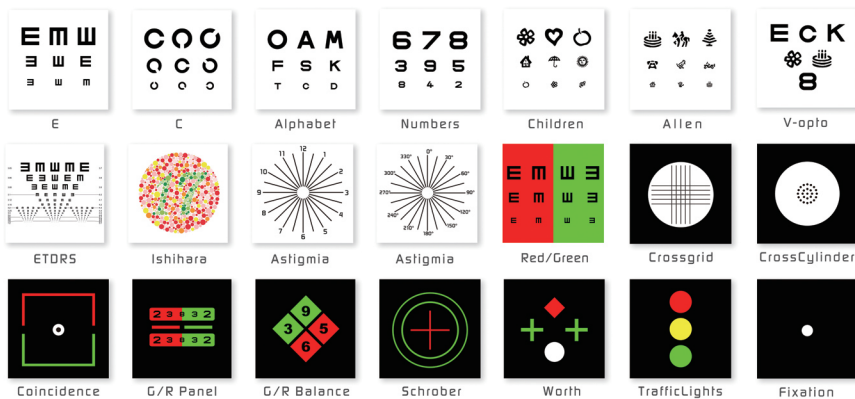

InSight

Visual Acuity System

Your complete visual acuity chart!

- Works out of the box, plug and play.
- Fully functional and multiple charts.
- RF wireless remote, fluorescent keypad.
- High definition, up to 1920 X 1080 (HD 1080P).

InSight

Visual Acuity System

- Fluorescent keypad, testing in a dark room is much easier.
- No aiming! 2.4G RF remote control is omnidirectional.
- Longer working distance, faster response, reliable performance.
- Compact size.
- Video, audio and pictures, customized storage and display.
- Smart calibration, easy setup.
- Testing distance, from 3 ft to 22 ft.
- Random sequencing of optotypes.
- Mirror function available.
- Upgrades available via wifi.