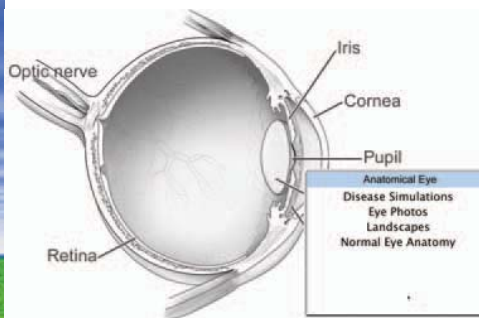

All optotypes may displayed as:

- Single character mode (crowding bars on/off)
- Single line mode (horizontal and vertical)
- Multi line mode
- Single column mode (speed acuity testing)

Red Green Mask

Tumbling E's

Contrast Sensitivity

Allen Preschool

## Acuity Charts

- Optotypes
- Worth 4 dot
- Contrast sensitivity
- Astigmatism
- Circular astigmatism
- Concentric circles
- Red green balance
- Fixation points

## Optotypes

Measurement in Snellen and ETDRS

- HOTV
- Allen Preschool
- Tumbling E
- Landolt C
- Numbers

A default video and image gallery is included as a standard feature. This can be used as a child's fixation device and for educational purposes. In addition, the galleries can be customized to your specific needs to include your own unique images and video presentations.